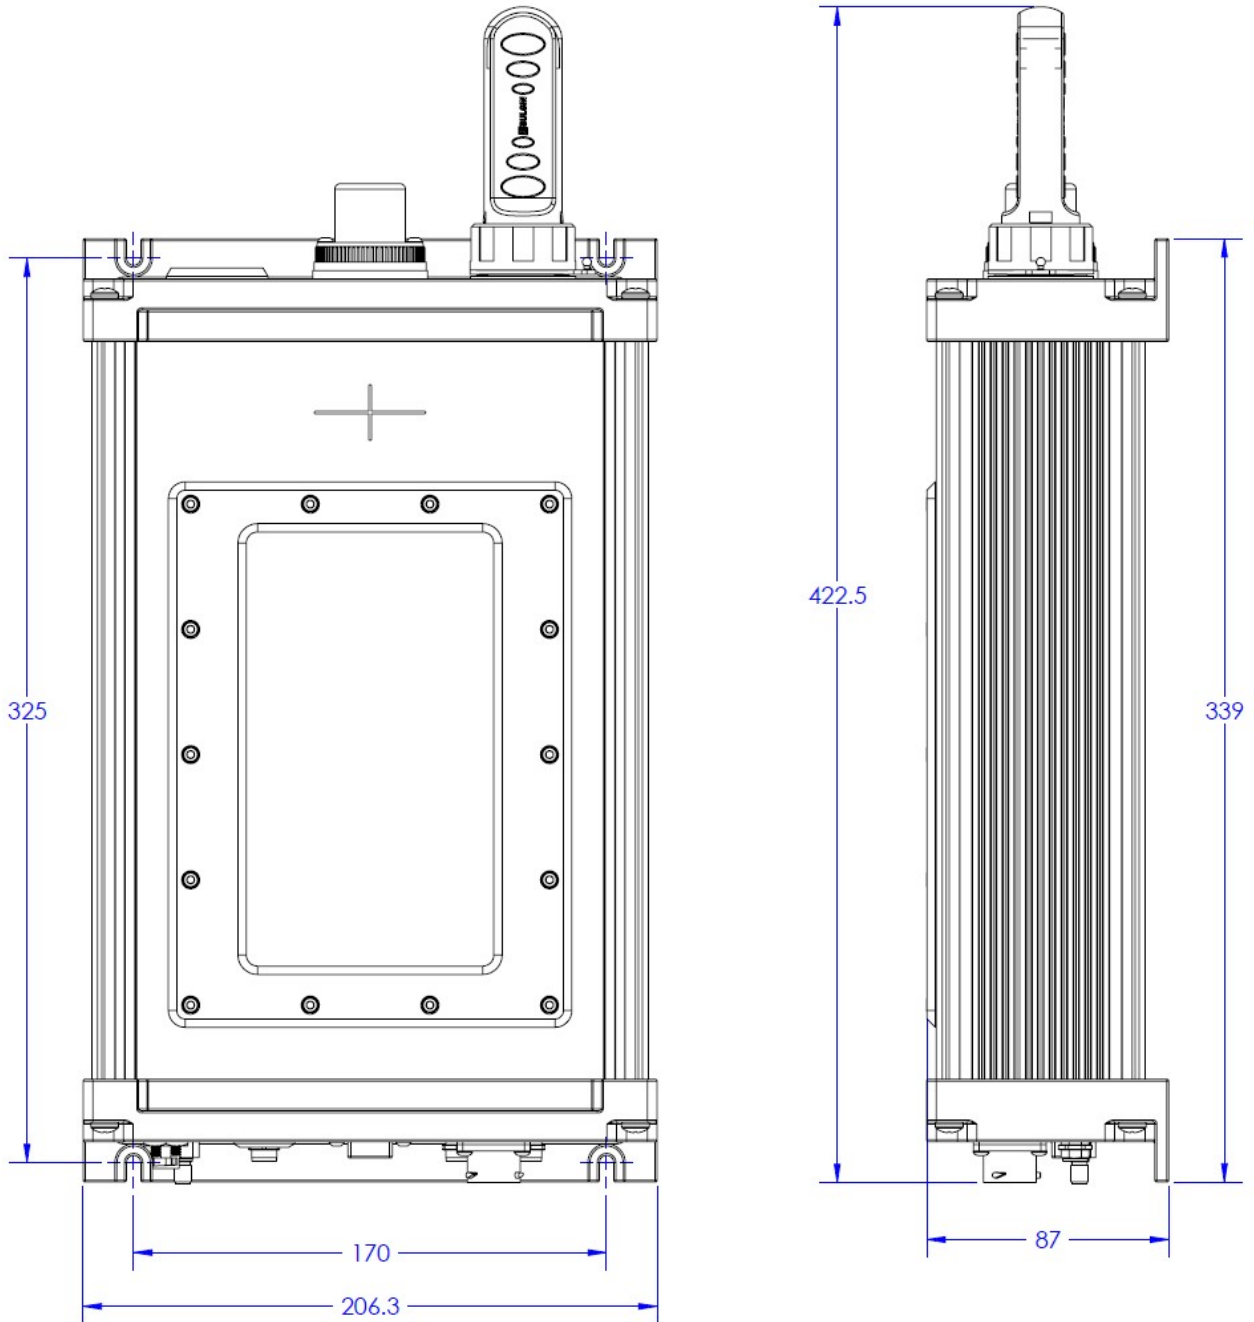

### Guardian Shield Mechanical Specifications

All measurements are in (mm).